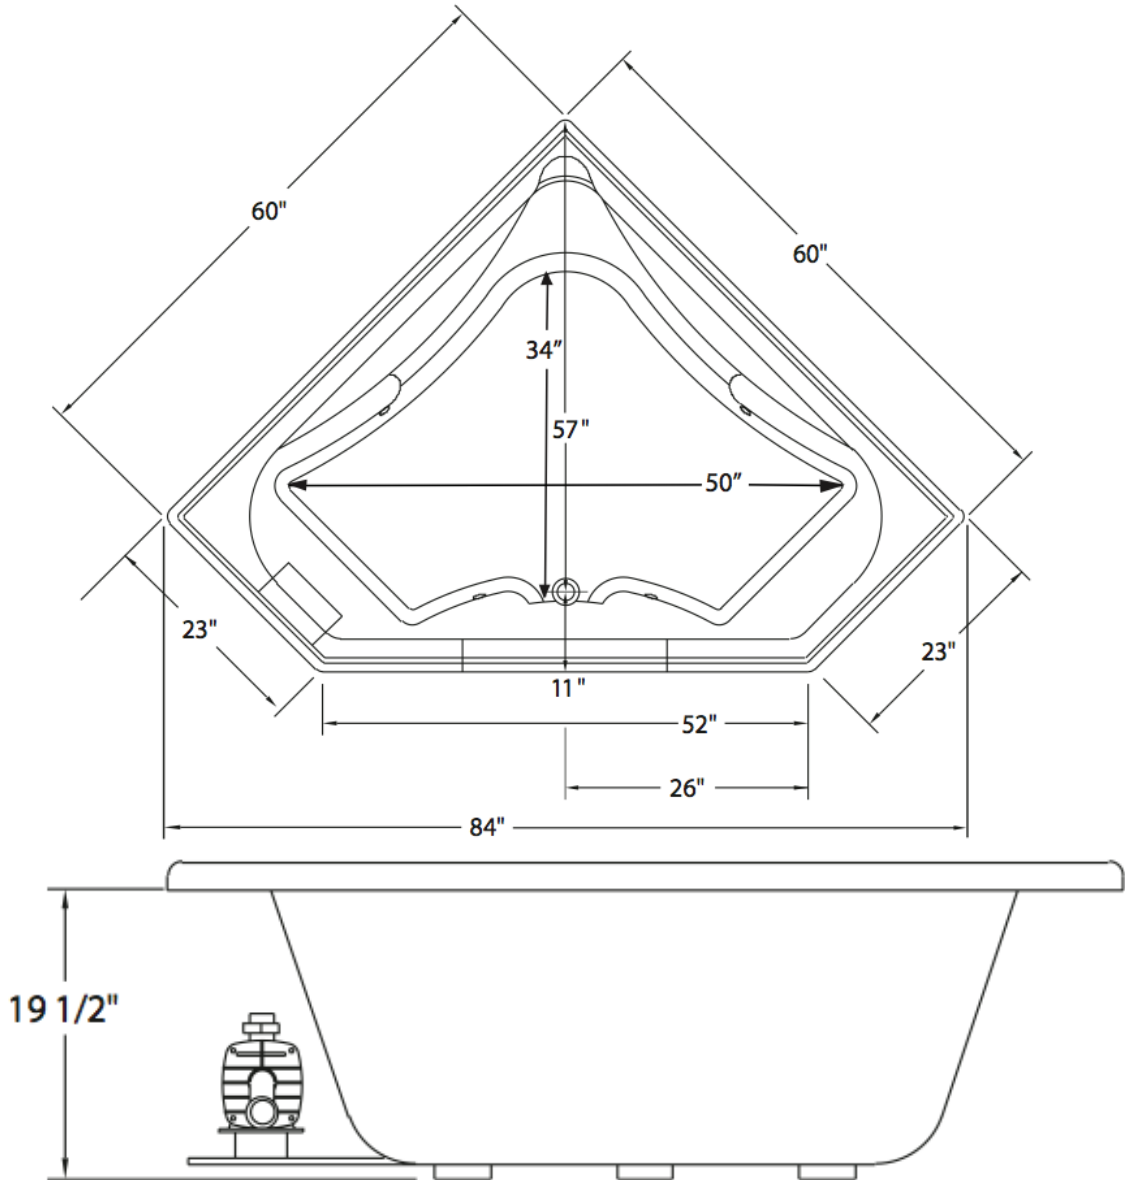

Splash Hydrotherapy Baths
 877.241.8719 (v) 816.763.3005 (f)
 3303 Main St. Grandview, MO 64030
 www.SplashBaths.com

6060-CT

Dimensions	Length	Width	Height
Actual	60"	60"	19.5"
Rough-In Deck	58"	58"	21"

Highlights	
100% Lucite Acrylic Construction	Slip Resistant Bottom
Thermal Controlled Backing	70 Gallon Capacity
Antimicrobial Protection	Sanitation Drain System