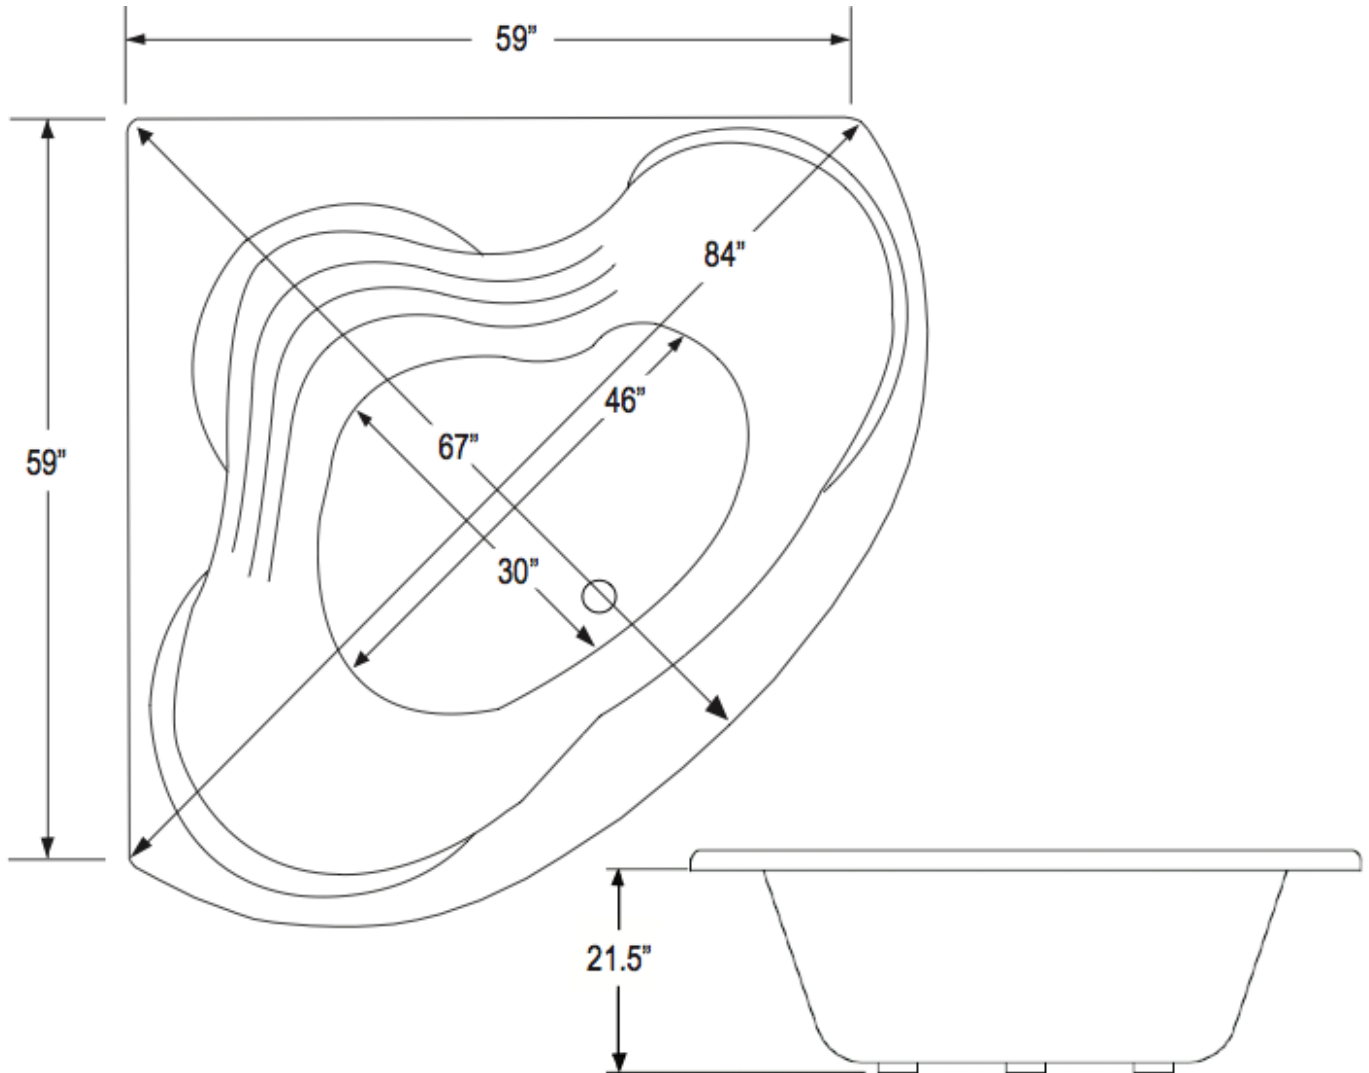

Splash Hydrotherapy Baths
 877.241.8719 (v) 816.763.3005 (f)
 3303 Main St. Grandview, MO 64030
 www.SplashBaths.com

5959-JT

Dimensions	Length	Width	Height
Actual	59"	59"	21.5"
Rough-In Deck	57"	57"	23.5"

Highlights	
100% Lucite Acrylic Construction	Slip Resistant Bottom
Thermal Controlled Backing	92 Gallon Capacity
Antimicrobial Protection	Sanitation Drain System