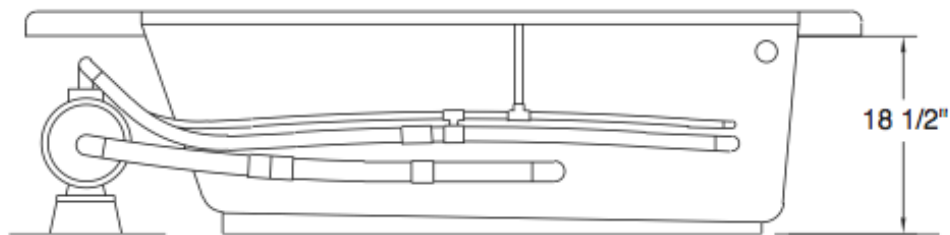

Splash Hydrotherapy Baths
 877.241.8719 (v) 816.763.3005 (f)
 3303 Main St. Grandview, MO 64030
 www.SplashBaths.com

5555-SKC

Dimensions	Length	Width	Height
Actual	55"	55"	18.5"
Rough-In Deck	53"	53"	20"

Highlights	
100% Lucite Acrylic Construction	Slip Resistant Bottom
Thermal Controlled Backing	70 Gallon Capacity
Antimicrobial Protection	Sanitation Drain System