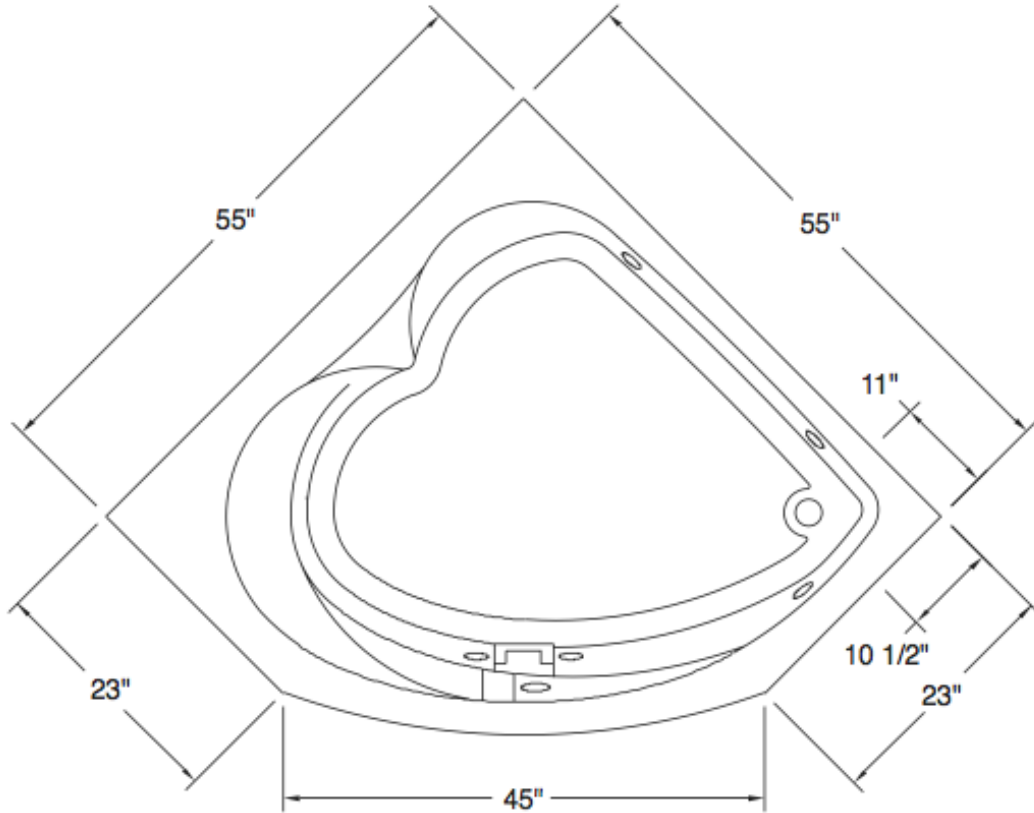

Splash Hydrotherapy Baths
 877.241.8719 (v) 816.763.3005 (f)
 3303 Main St. Grandview, MO 64030
 www.SplashBaths.com

5555-SKC

Dimensions	Length	Width	Height
Actual	55"	55"	18.5"
Rough-In Deck	53"	53"	20"

Highlights	
100% Lucite Acrylic Construction	Slip Resistant Bottom
Thermal Controlled Backing	70 Gallon Capacity
Antimicrobial Protection	Sanitation Drain System