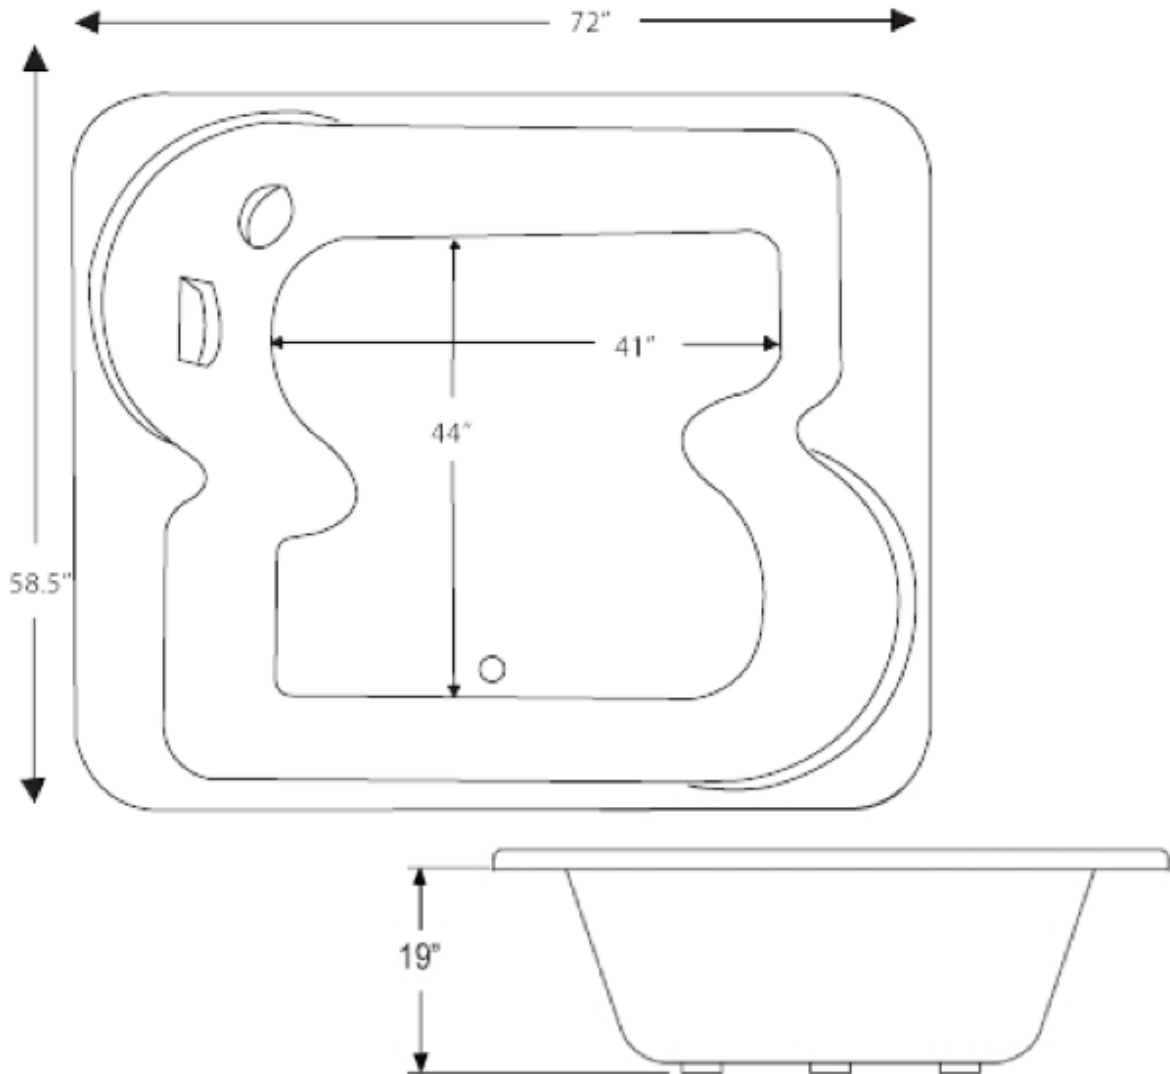

Splash Hydrotherapy Baths
 877.241.8719 (v) 816.763.3005 (f)
 3303 Main St. Grandview, MO 64030
www.SplashBaths.com

5472-BE

Dimensions	Length	Width	Height
Actual	72"	54"	19"
Rough-In Deck	69"	52"	22"

Highlights	
100% Lucite Acrylic Construction	Slip Resistant Bottom
Thermal Controlled Backing	100 Gallon Capacity
Antimicrobial Protection	Sanitation Drain System