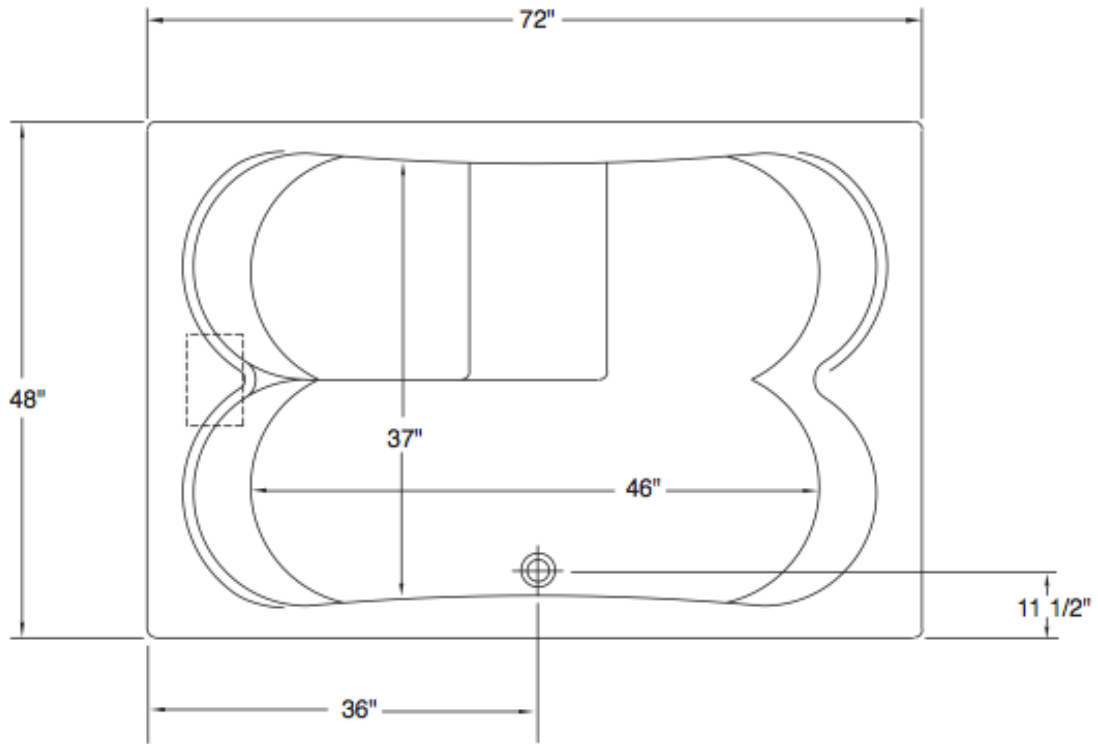

Splash Hydrotherapy Baths
 877.241.8719 (v) 816.763.3005 (f)
 3303 Main St. Grandview, MO 64030
 www.SplashBaths.com

4872-TPL

Dimensions	Length	Width	Height
Actual	72"	48"	20.5"
Rough-In Deck	69"	46"	22.5"

Highlights	
100% Lucite Acrylic Construction	Slip Resistant Bottom
Thermal Controlled Backing	80 Gallon Capacity
Antimicrobial Protection	Sanitation Drain System