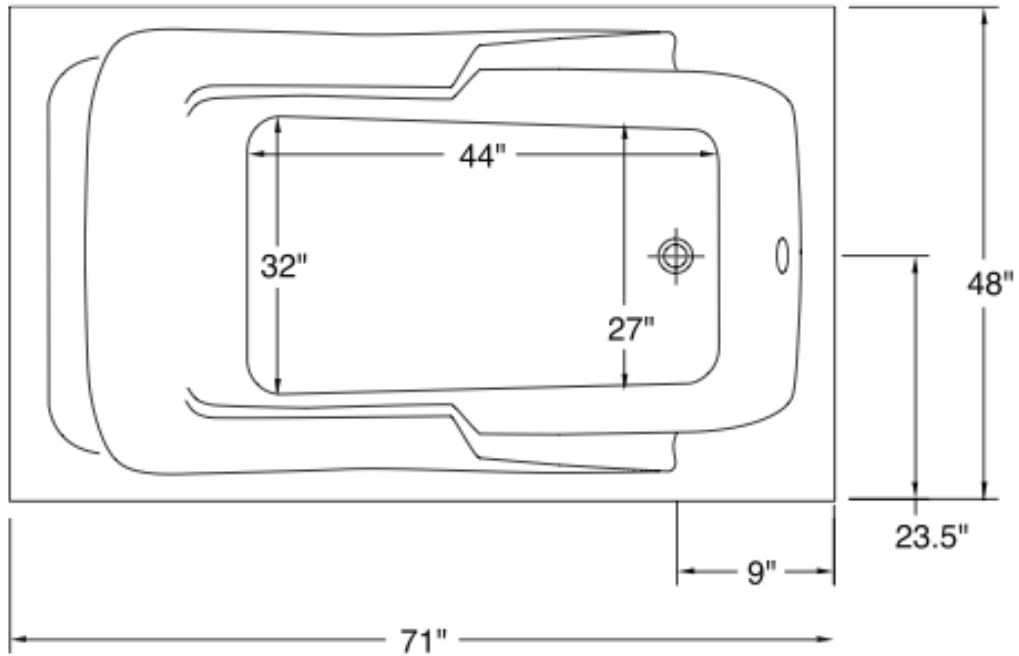

Splash Hydrotherapy Baths
 877.241.8719 (v) 816.763.3005 (f)
 3303 Main St. Grandview, MO 64030
 www.SplashBaths.com

4872-SR

| Dimensions | Length | Width | Height |
|---------------|--------|-------|--------|
| Actual | 71" | 48" | 19.5" |
| Rough-In Deck | 69" | 46" | 22" |

| Highlights | |
|----------------------------------|-------------------------|
| 100% Lucite Acrylic Construction | Slip Resistant Bottom |
| Thermal Controlled Backing | 85 Gallon Capacity |
| Antimicrobial Protection | Sanitation Drain System |