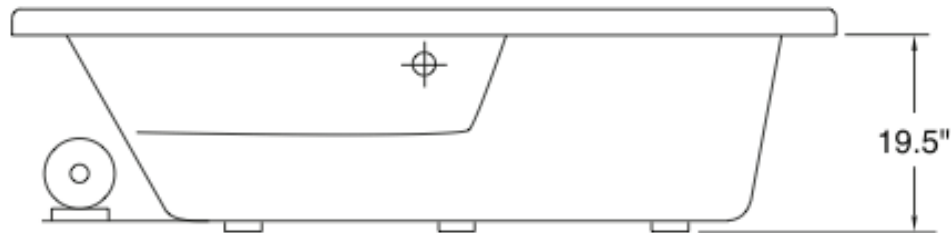

Splash Hydrotherapy Baths
 877.241.8719 (v) 816.763.3005 (f)
 3303 Main St. Grandview, MO 64030
 www.SplashBaths.com

4872-SR

| Dimensions | Length | Width | Height |
|---------------|--------|-------|--------|
| Actual | 71" | 48" | 19.5" |
| Rough-In Deck | 69" | 46" | 22" |

| Highlights | |
|----------------------------------|-------------------------|
| 100% Lucite Acrylic Construction | Slip Resistant Bottom |
| Thermal Controlled Backing | 85 Gallon Capacity |
| Antimicrobial Protection | Sanitation Drain System |