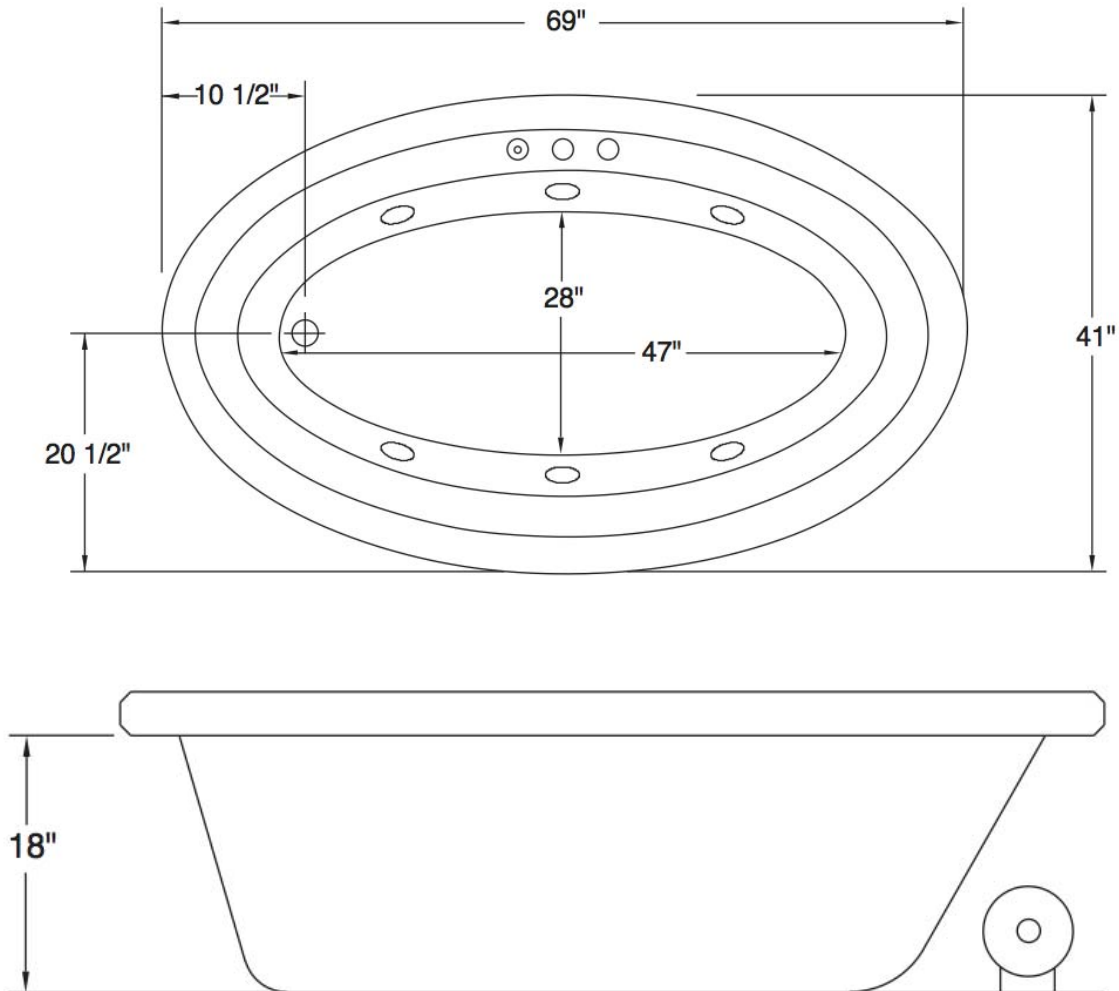

Splash Hydrotherapy Baths
 877.241.8719 (v) 816.763.3005 (f)
 3303 Main St. Grandview, MO 64030
 www.SplashBaths.com

4269-SOD

Dimensions	Length	Width	Height
Actual	69"	42"	18"
Rough-In Deck	66"	38"	20"

Highlights	
100% Lucite Acrylic Construction	Slip Resistant Bottom
Thermal Controlled Backing	77 Gallon Capacity
Antimicrobial Protection	Sanitation Drain System