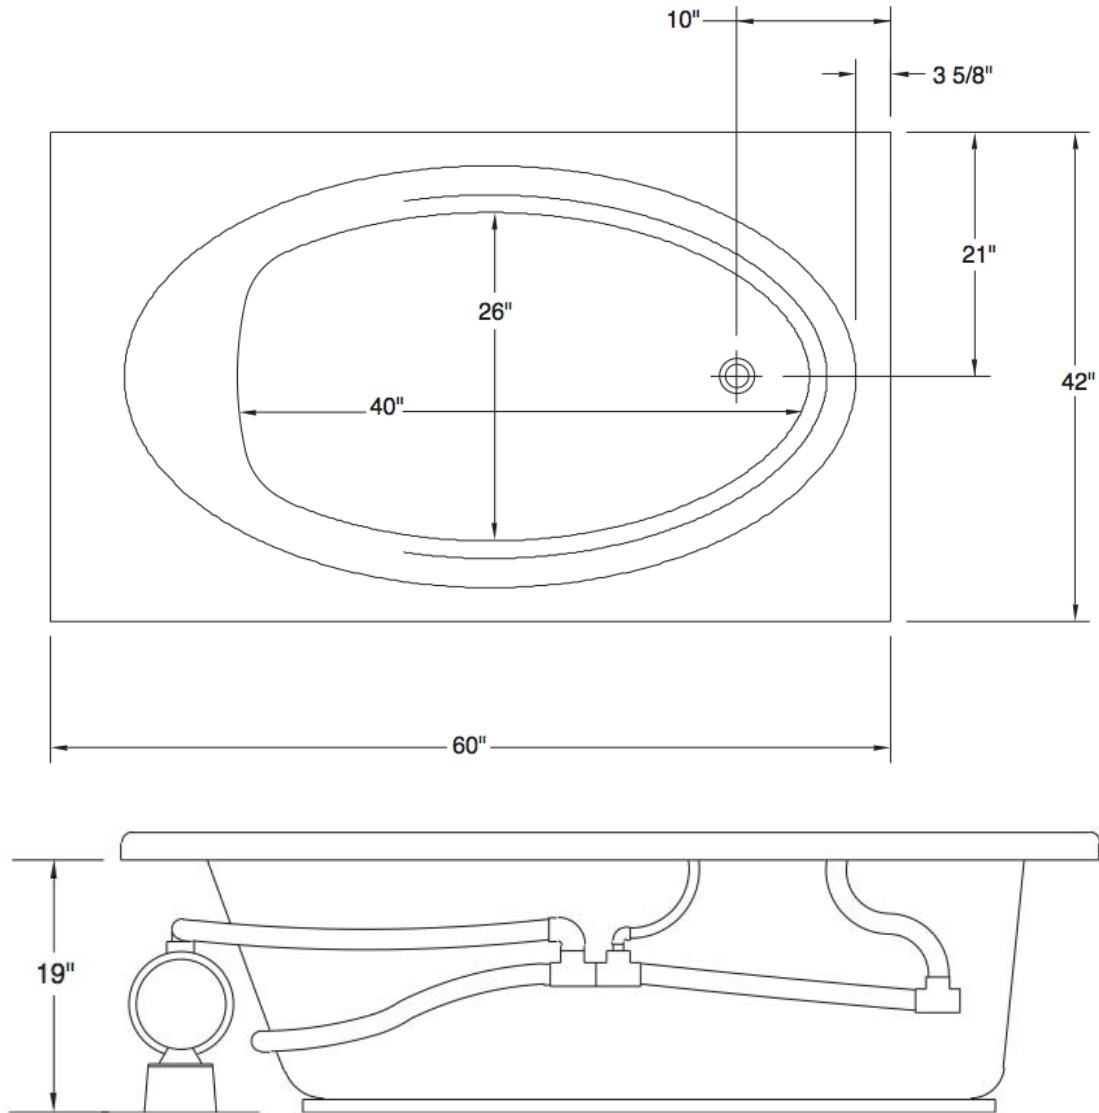

Splash Hydrotherapy Baths
 877.241.8719 (v) 816.763.3005 (f)
 3303 Main St. Grandview, MO 64030
 www.SplashBaths.com

4260-SR

Dimensions	Length	Width	Height
Actual	60"	42"	19"
Rough-In Deck	58"	40"	20"

Highlights	
100% Lucite Acrylic Construction	Slip Resistant Bottom
Thermal Controlled Backing	60 Gallon Capacity
Antimicrobial Protection	Sanitation Drain System