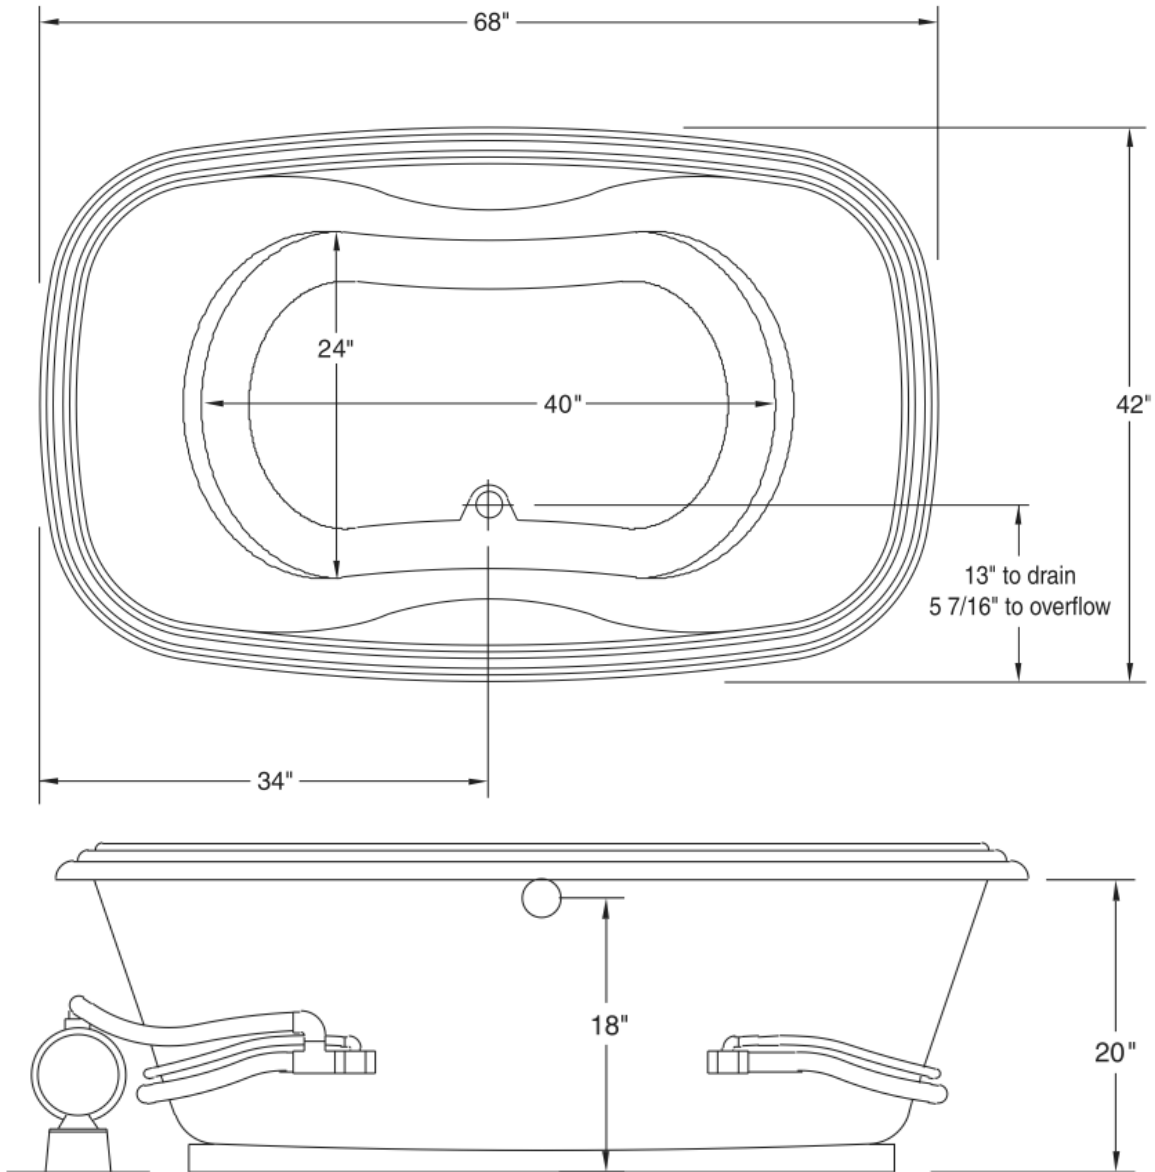

# 4168-TOD

| Dimensions    | Length | Width | Height |
|---------------|--------|-------|--------|
| Actual        | 68"    | 41"   | 20"    |
| Rough-In Deck | 65"    | 37"   | 22"    |

| Highlights                       |                         |
|----------------------------------|-------------------------|
| 100% Lucite Acrylic Construction | Slip Resistant Bottom   |
| Thermal Controlled Backing       | 77 Gallon Capacity      |
| Antimicrobial Protection         | Sanitation Drain System |