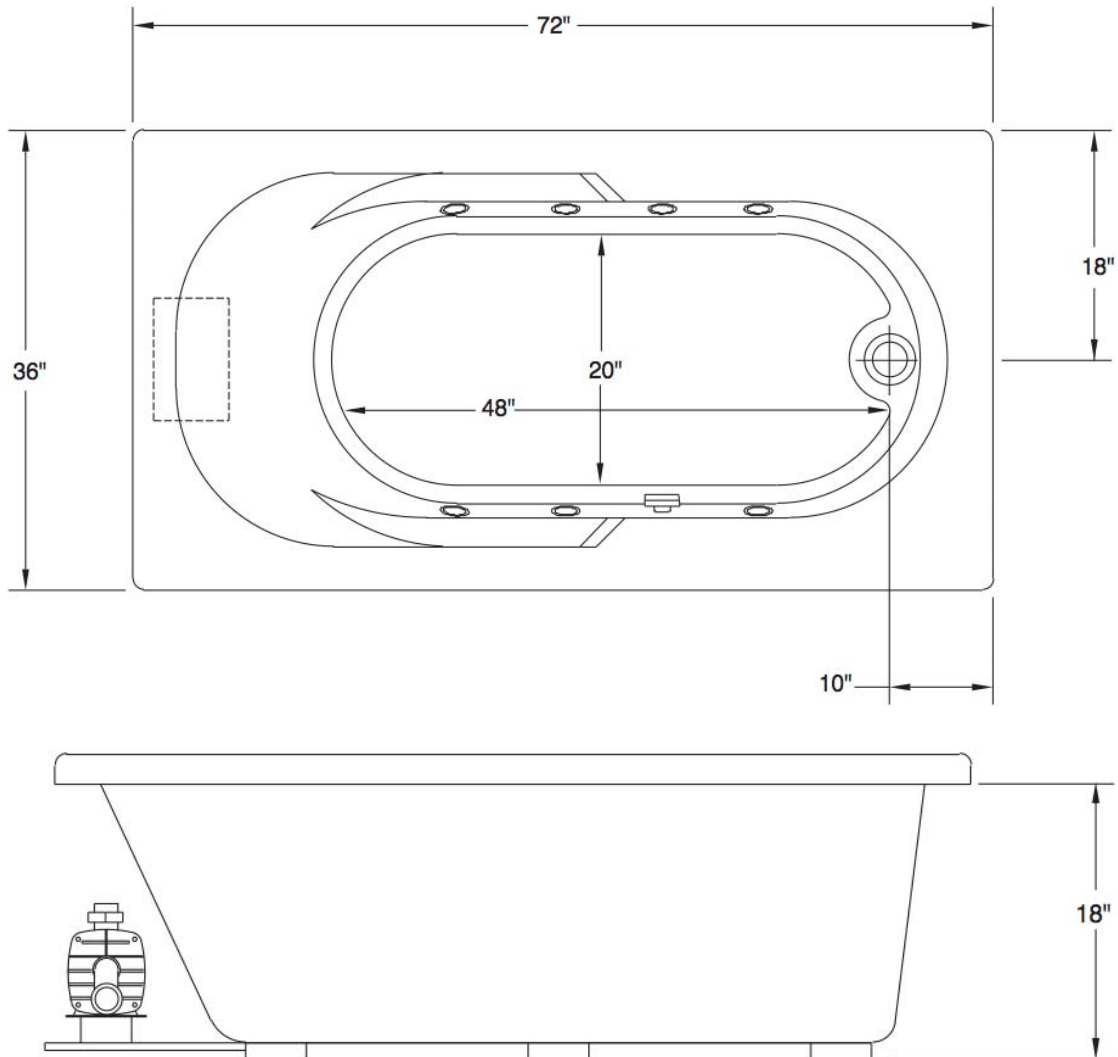

Splash Hydrotherapy Baths
 877.241.8719 (v) 816.763.3005 (f)
 3303 Main St. Grandview, MO 64030
 www.SplashBaths.com

3672-AR

Dimensions	Length	Width	Height
Actual	71"	36"	18"
Rough-In Deck	69"	34"	20"

Highlights	
100% Lucite Acrylic Construction	Slip Resistant Bottom
Thermal Controlled Backing	70 Gallon Capacity
Antimicrobial Protection	Sanitation Drain System