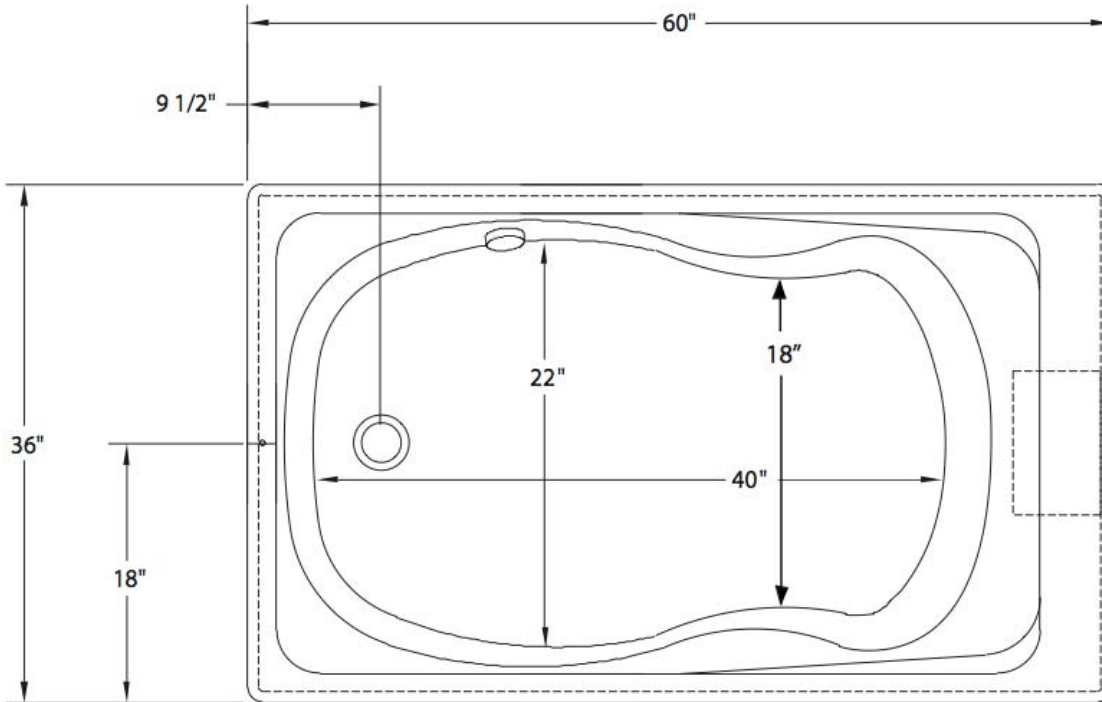

# 3660-SR

Dimensions	Length	Width	Height
Actual	60"	36"	18"
Rough-In Deck	58"	34"	20"

Highlights	
100% Lucite Acrylic Construction	Slip Resistant Bottom
Thermal Controlled Backing	50 Gallon Capacity
Antimicrobial Protection	Sanitation Drain System