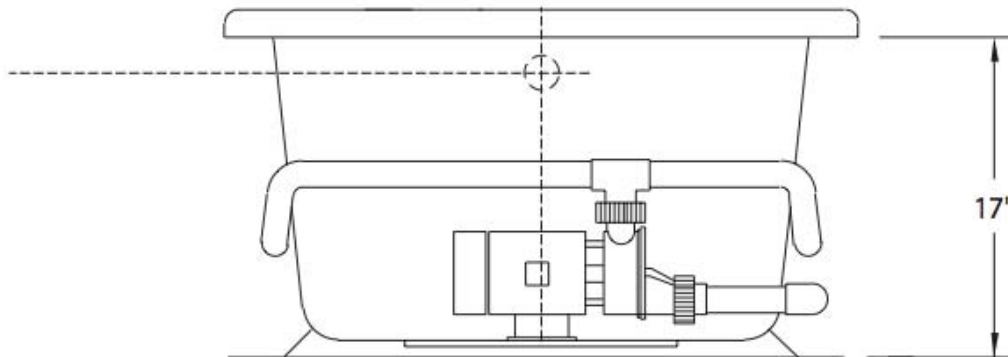

# 3660-SR

Dimensions	Length	Width	Height
Actual	60"	36"	18"
Rough-In Deck	58"	34"	20"

Highlights	
100% Lucite Acrylic Construction	Slip Resistant Bottom
Thermal Controlled Backing	50 Gallon Capacity
Antimicrobial Protection	Sanitation Drain System