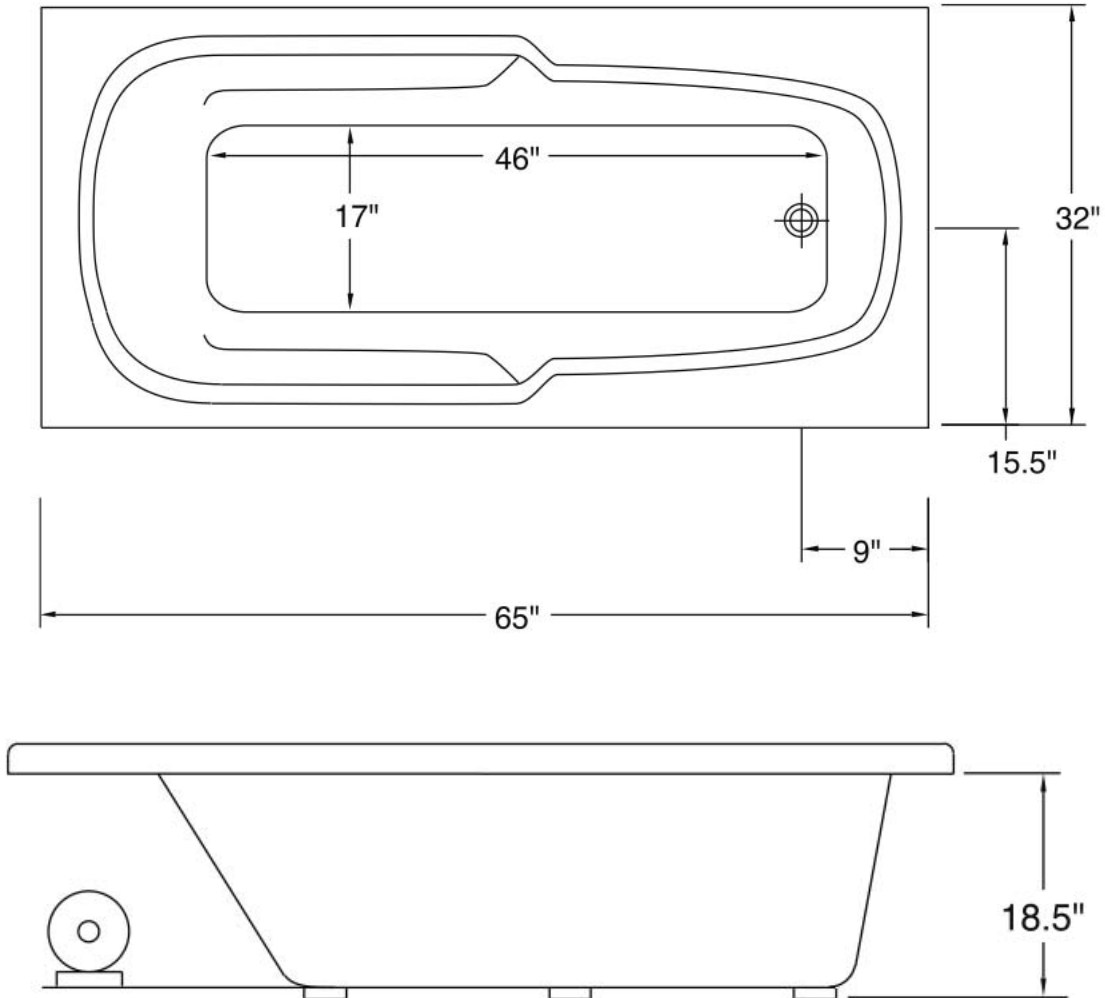

Splash Hydrotherapy Baths
 877.241.8719 (v) 816.763.3005 (f)
 3303 Main St. Grandview, MO 64030
 www.SplashBaths.com

3266-AR

Dimensions	Length	Width	Height
Actual	65"	32"	18.5"
Rough-In Deck	63"	30"	20.5"

Highlights	
100% Lucite Acrylic Construction	Slip Resistant Bottom
Thermal Controlled Backing	61 Gallon Capacity
Antimicrobial Protection	Sanitation Drain System