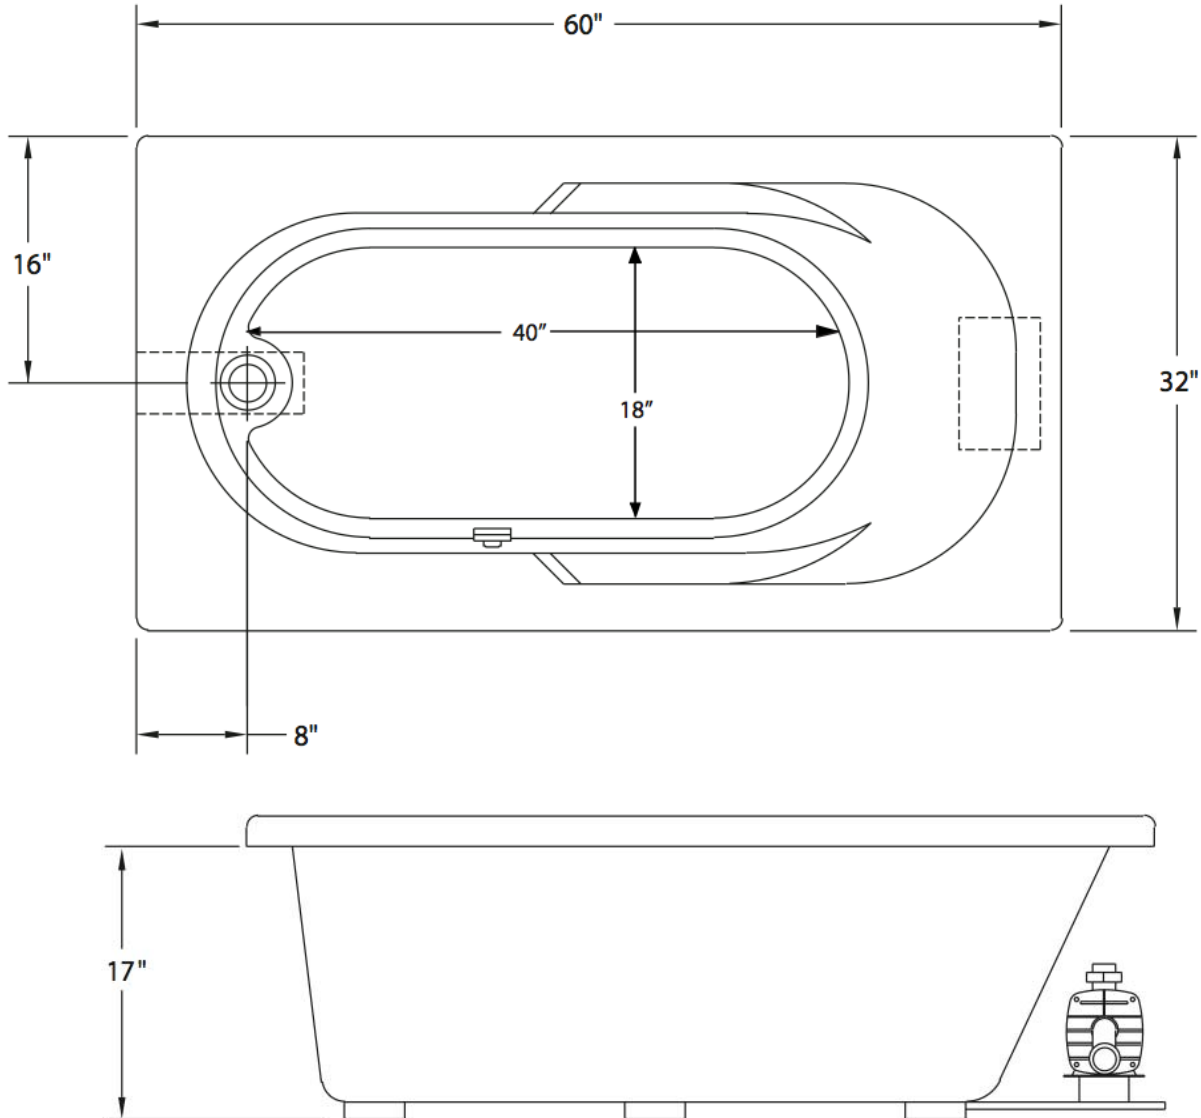

Splash Hydrotherapy Baths
 877.241.8719 (v) 816.763.3005 (f)
 3303 Main St. Grandview, MO 64030
www.SplashBaths.com

3260-AR

Dimensions	Length	Width	Height
Actual	60"	32"	17"
Rough-In Deck	58"	30"	20"

Highlights	
100% Lucite Acrylic Construction	Slip Resistant Bottom
Thermal Controlled Backing	45 Gallon Capacity
Antimicrobial Protection	Sanitation Drain System